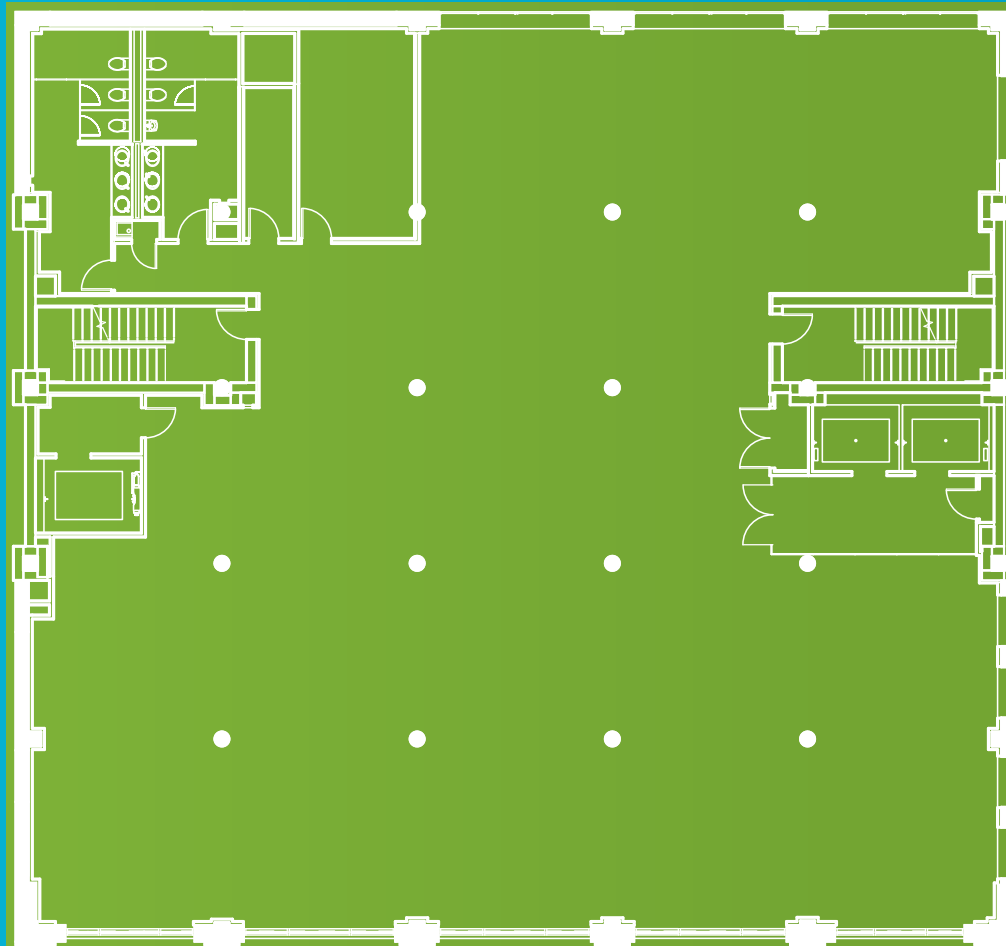

Availability: Floor 6

11,859 RSF

Ethan Silverstein
212 698 2694
ethan.silverstein@cushwake.com

Jim McCaffrey
212 841 7819
jim.mccaffrey@cushwake.com