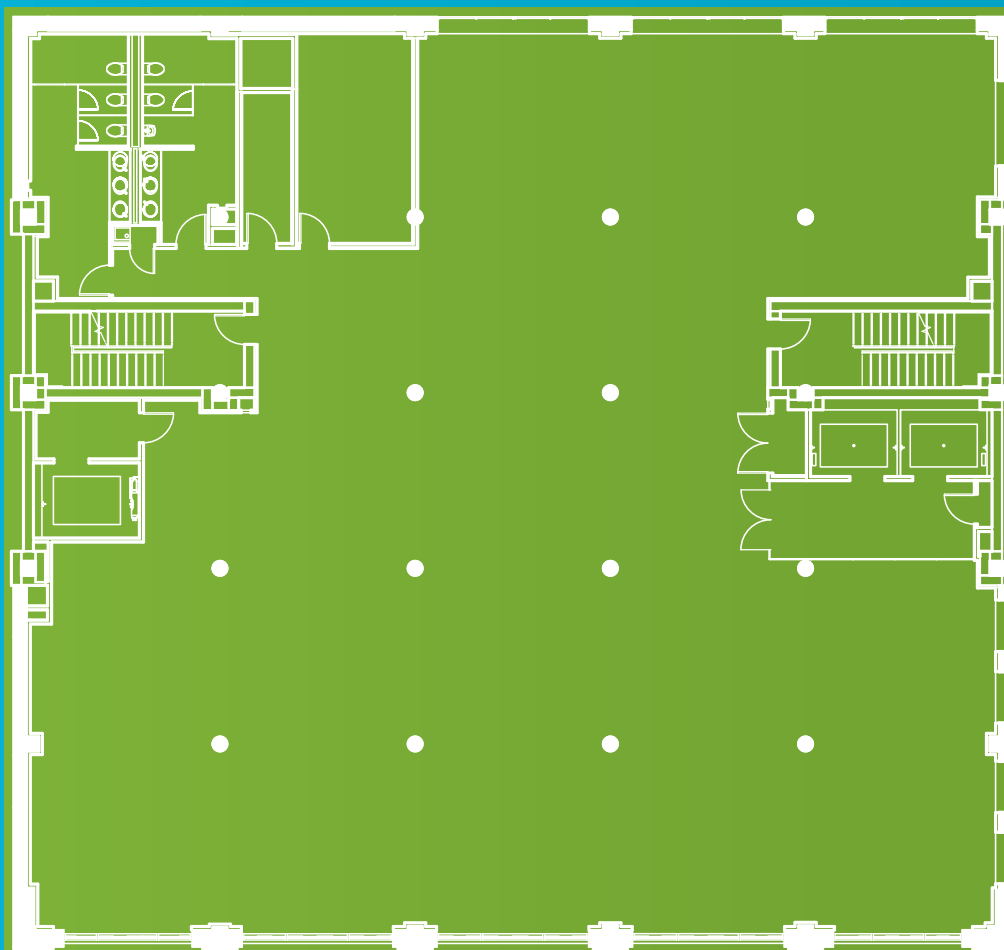

Availability: Floor 5

11,859 RSF

Ethan Silverstein
212 698 2694
ethan.silverstein@cushwake.com

Jim McCaffrey
212 841 7819
jim.mccaffrey@cushwake.com