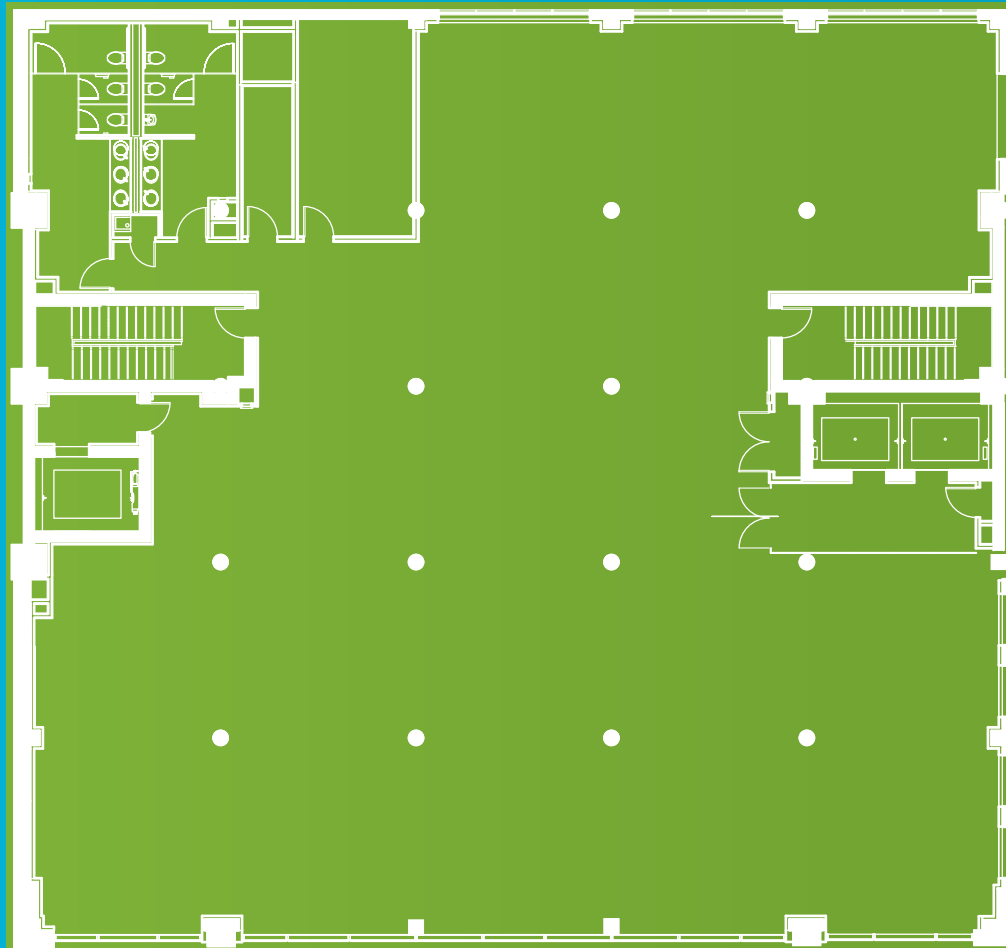

# Availability: Floor 3

11,895 RSF

Ethan Silverstein  
212 698 2694  
ethan.silverstein@cushwake.com

Jim McCaffrey  
212 841 7819  
jim.mccaffrey@cushwake.com